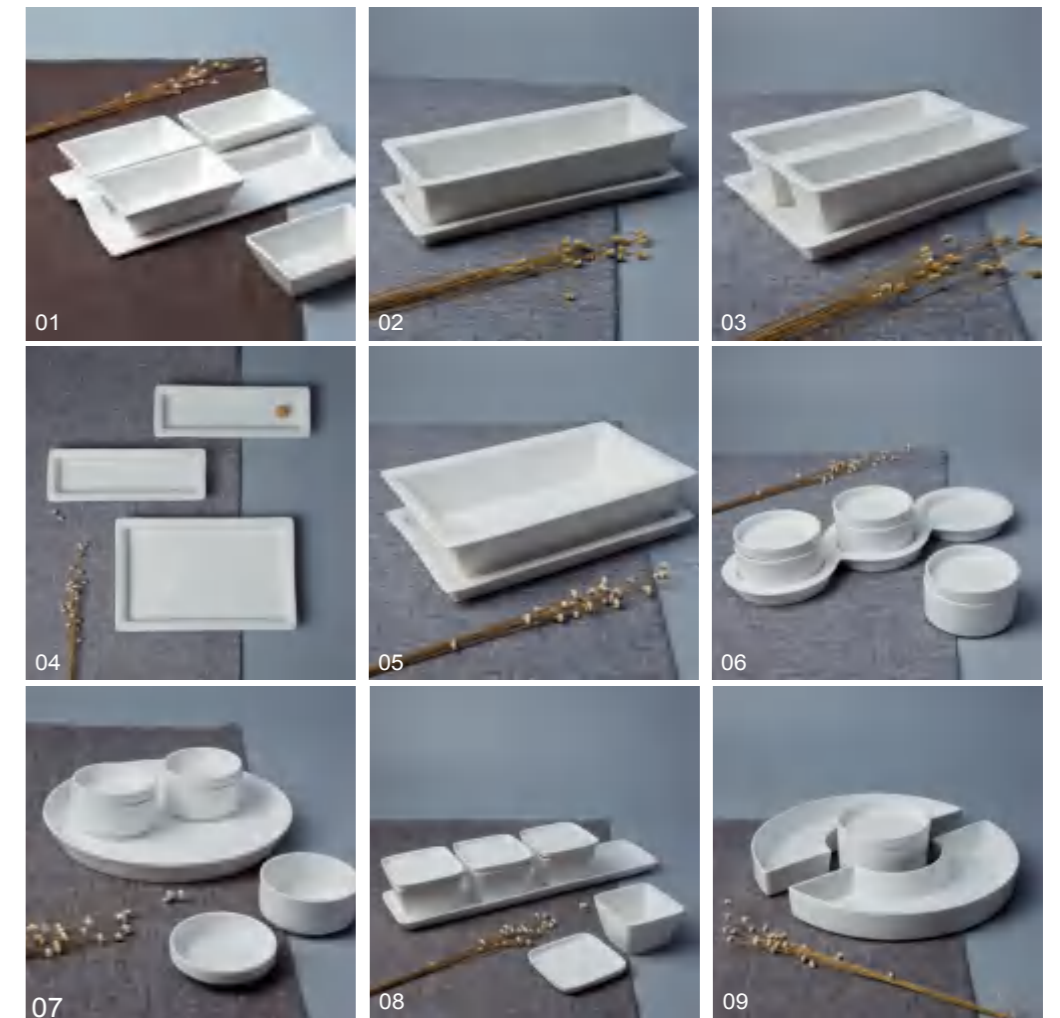

22 Rectangular sauce dish set

MT1422-1 11.5x7.7x2cm 4.5"
MT1422-2 25x12.5x1.8cm 9.75"

23 Unique design dish set

MT1423-1 13.3x8.8x3.8cm 5.25"
MT1423-2 34.2x11.7x1cm 13.5"

24 Square divide tray set

MT1424-1 8.4x8.2x3.9cm 3.25"
MT1424-2 30.6x17.5x2.8cm 12"

The exquisite dinnerware with elegant design will delight the most discerning food lover in the restaurant and hotel, delivers it all with panache and passion.

BUFFET SERIES

01 Rect divided tray set

MT1301-1 13.3x8.4x4cm 5.25"
MT1301-2 30.5x17.4x2.8cm 12"