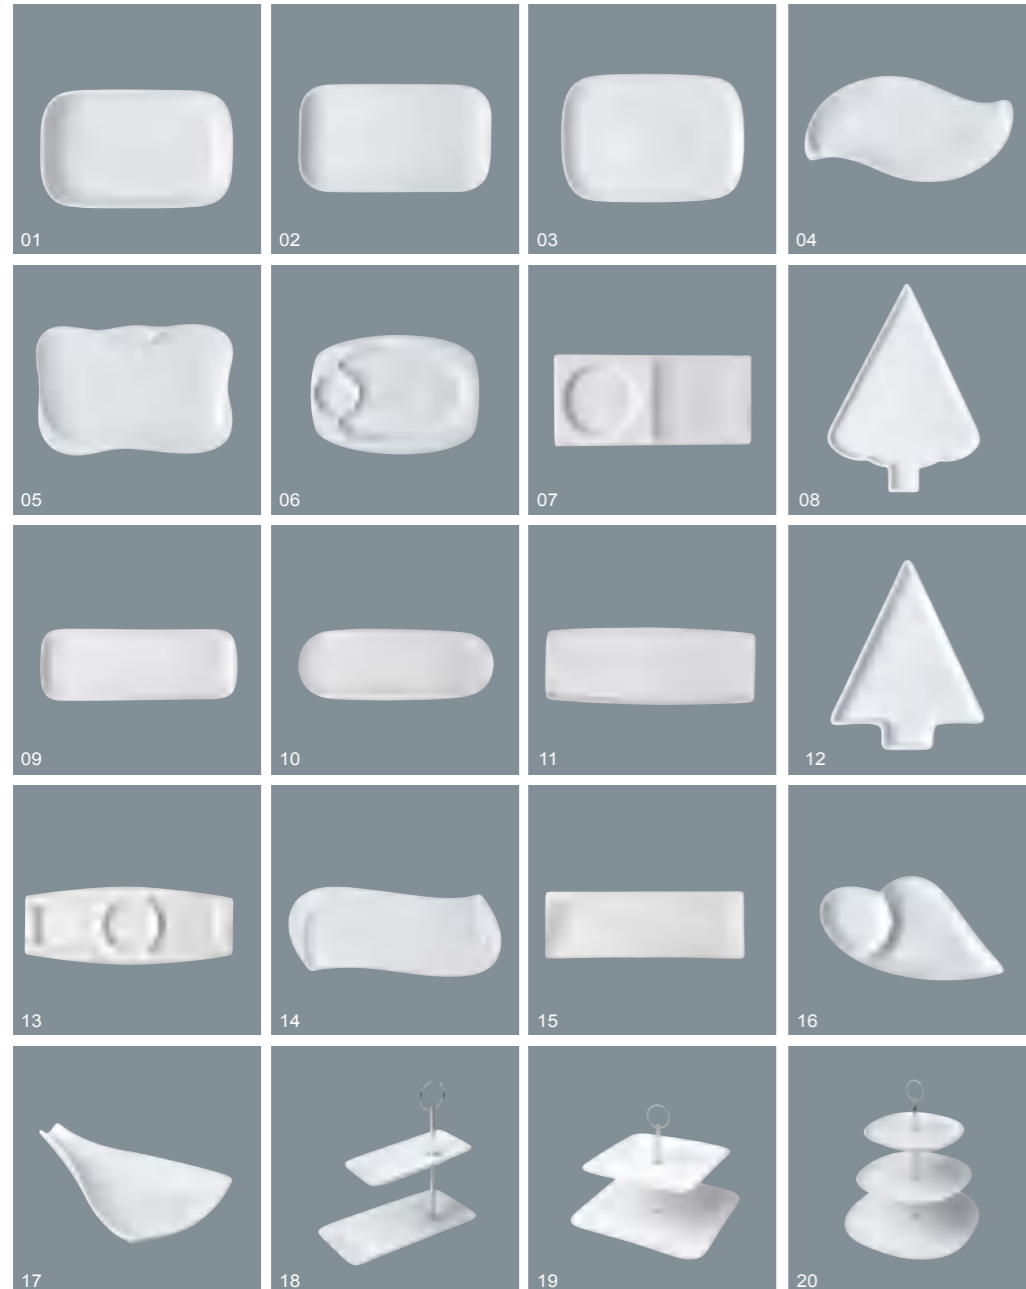

05 Rect plate

MT2005-1 29.7x19.5x2.8cm 11.75"
MT2005-2 25x16.5x2.3cm 9.75"

06 Snack plate

MT2006 25.6x18.3x22cm 10"

07 Two divide plate

MT2007-1 26.9x12.2x1.7cm 10.5"
MT2007-2 23.5x10.7x1.7cm 9.25"
MT2007-3 20.2x9.8x1.5cm 8"

08 Snack plate

MT2008 28x20.5x1.5cm 11"

09 Rectangular plate

MT2009-1 45.3x12x2.4cm 17.75"
MT2009-2 36.7x11x2cm 14.5"
MT2009-3 27.6x10x1.9cm 11"

10 Rect plate

MT2010-1 35.7x12.2x1.8cm 14"
MT2010-2 30.2x11.1x1.5cm 12"
MT2010-3 40.6x13.2x2.2cm 16"

11 Rect plate

MT2011-1 40.4x13.5x3.5cm 16"
MT2011-2 35x12.7x3cm 13.75"
MT2011-3 30x11x2.7cm 11.75"

12 Snack plate

MT2012 28.7x23x1.5cm 11.3"

13 Plate

MT2013-1 35x13x2cm 13.75"
MT2013-2 40.5x15.5x2cm 16"

14 Plate

MT2014-1 36x13.8x2cm 14.25"
MT2014-2 25.5x10x1cm 10"
MT2014-3 30.2x11.7x1.6cm 12"

15 Rect plate

MT2015-1 46x14.1x2.2cm 18.25"
MT2015-2 40x12.5x2.2cm 15.75"
MT2015-3 35.5x11x2cm 14"
MT2015-4 30.5x10x2cm 12"

16 Snack plate

MT2016 23.8x12.3x2.1cm 9.5"

17 Platter

MT2017 21.7x18.7x6.3 cm 8.5"

18 Rectangular cake stand set

MT2018 23x11.6x26cm 10.25"

19 Cake stand set

MT2019 27x27x34cm 13.5"

20 Round cake stand set

MT2020 32x32x34.5 cm 13.5"

Treat yourself to a stylish lifestyle fulfilled with surprises. Staffed by professional combining with the contemporary design and natural elements aides dedicated to making your dining experience as enjoyable and productive as possible .

PLATE SERIES