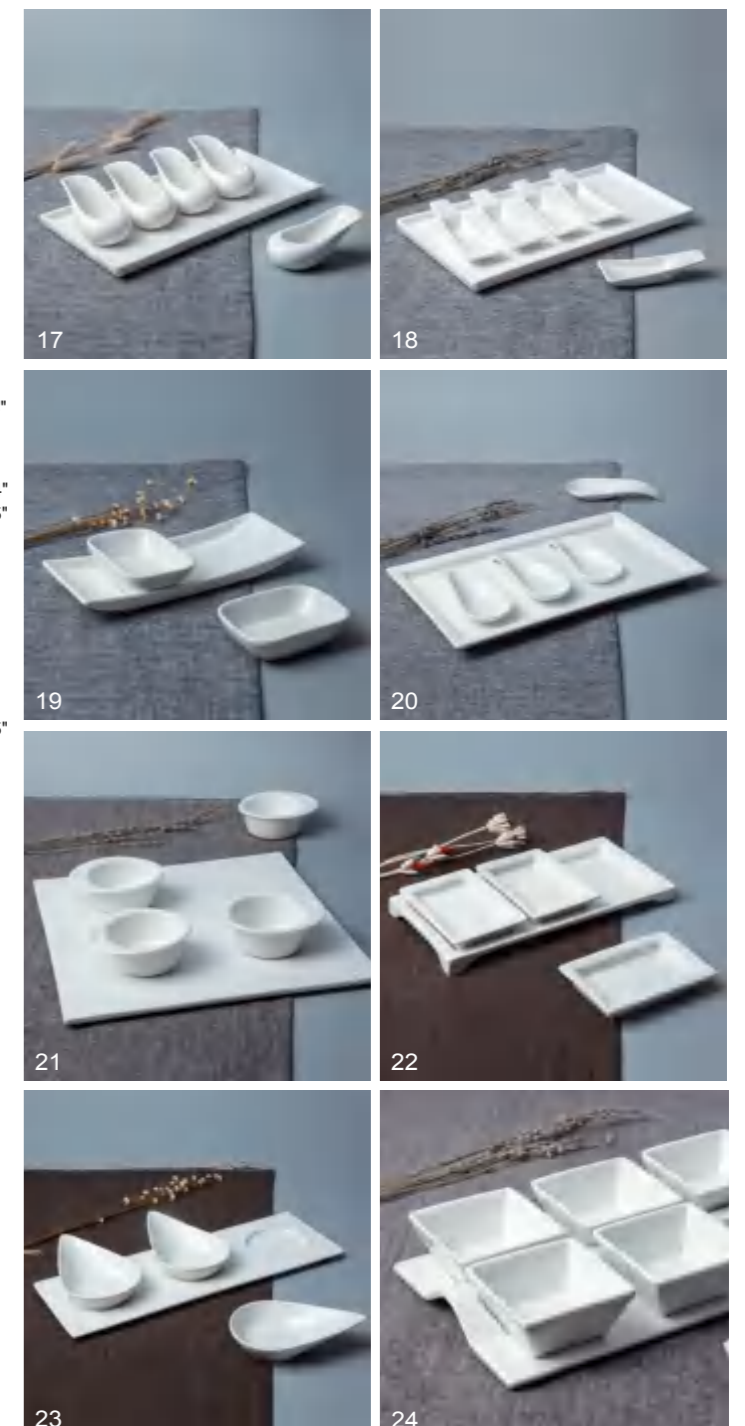

22 Rectangular sauce dish set

MT1422-1 11.5x7.7x2cm 4.5"
MT1422-2 25x12.5x1.8cm 9.75"

23 Unique design dish set

MT1423-1 13.3x8.8x3.8cm 5.25"
MT1423-2 34.2x11.7x1cm 13.5"

24 Square divide tray set

MT1424-1 8.4x8.2x3.9cm 3.25"
MT1424-2 30.6x17.5x2.8cm 12"

The exquisite dinnerware with elegant design will delight the most discerning food lover in the restaurant and hotel, delivers it all with panache and passion.

BUFFET SERIES

01 Rect divided tray set

MT1301-1 13.3x8.4x4cm 5.25"
MT1301-2 30.5x17.4x2.8cm 12"